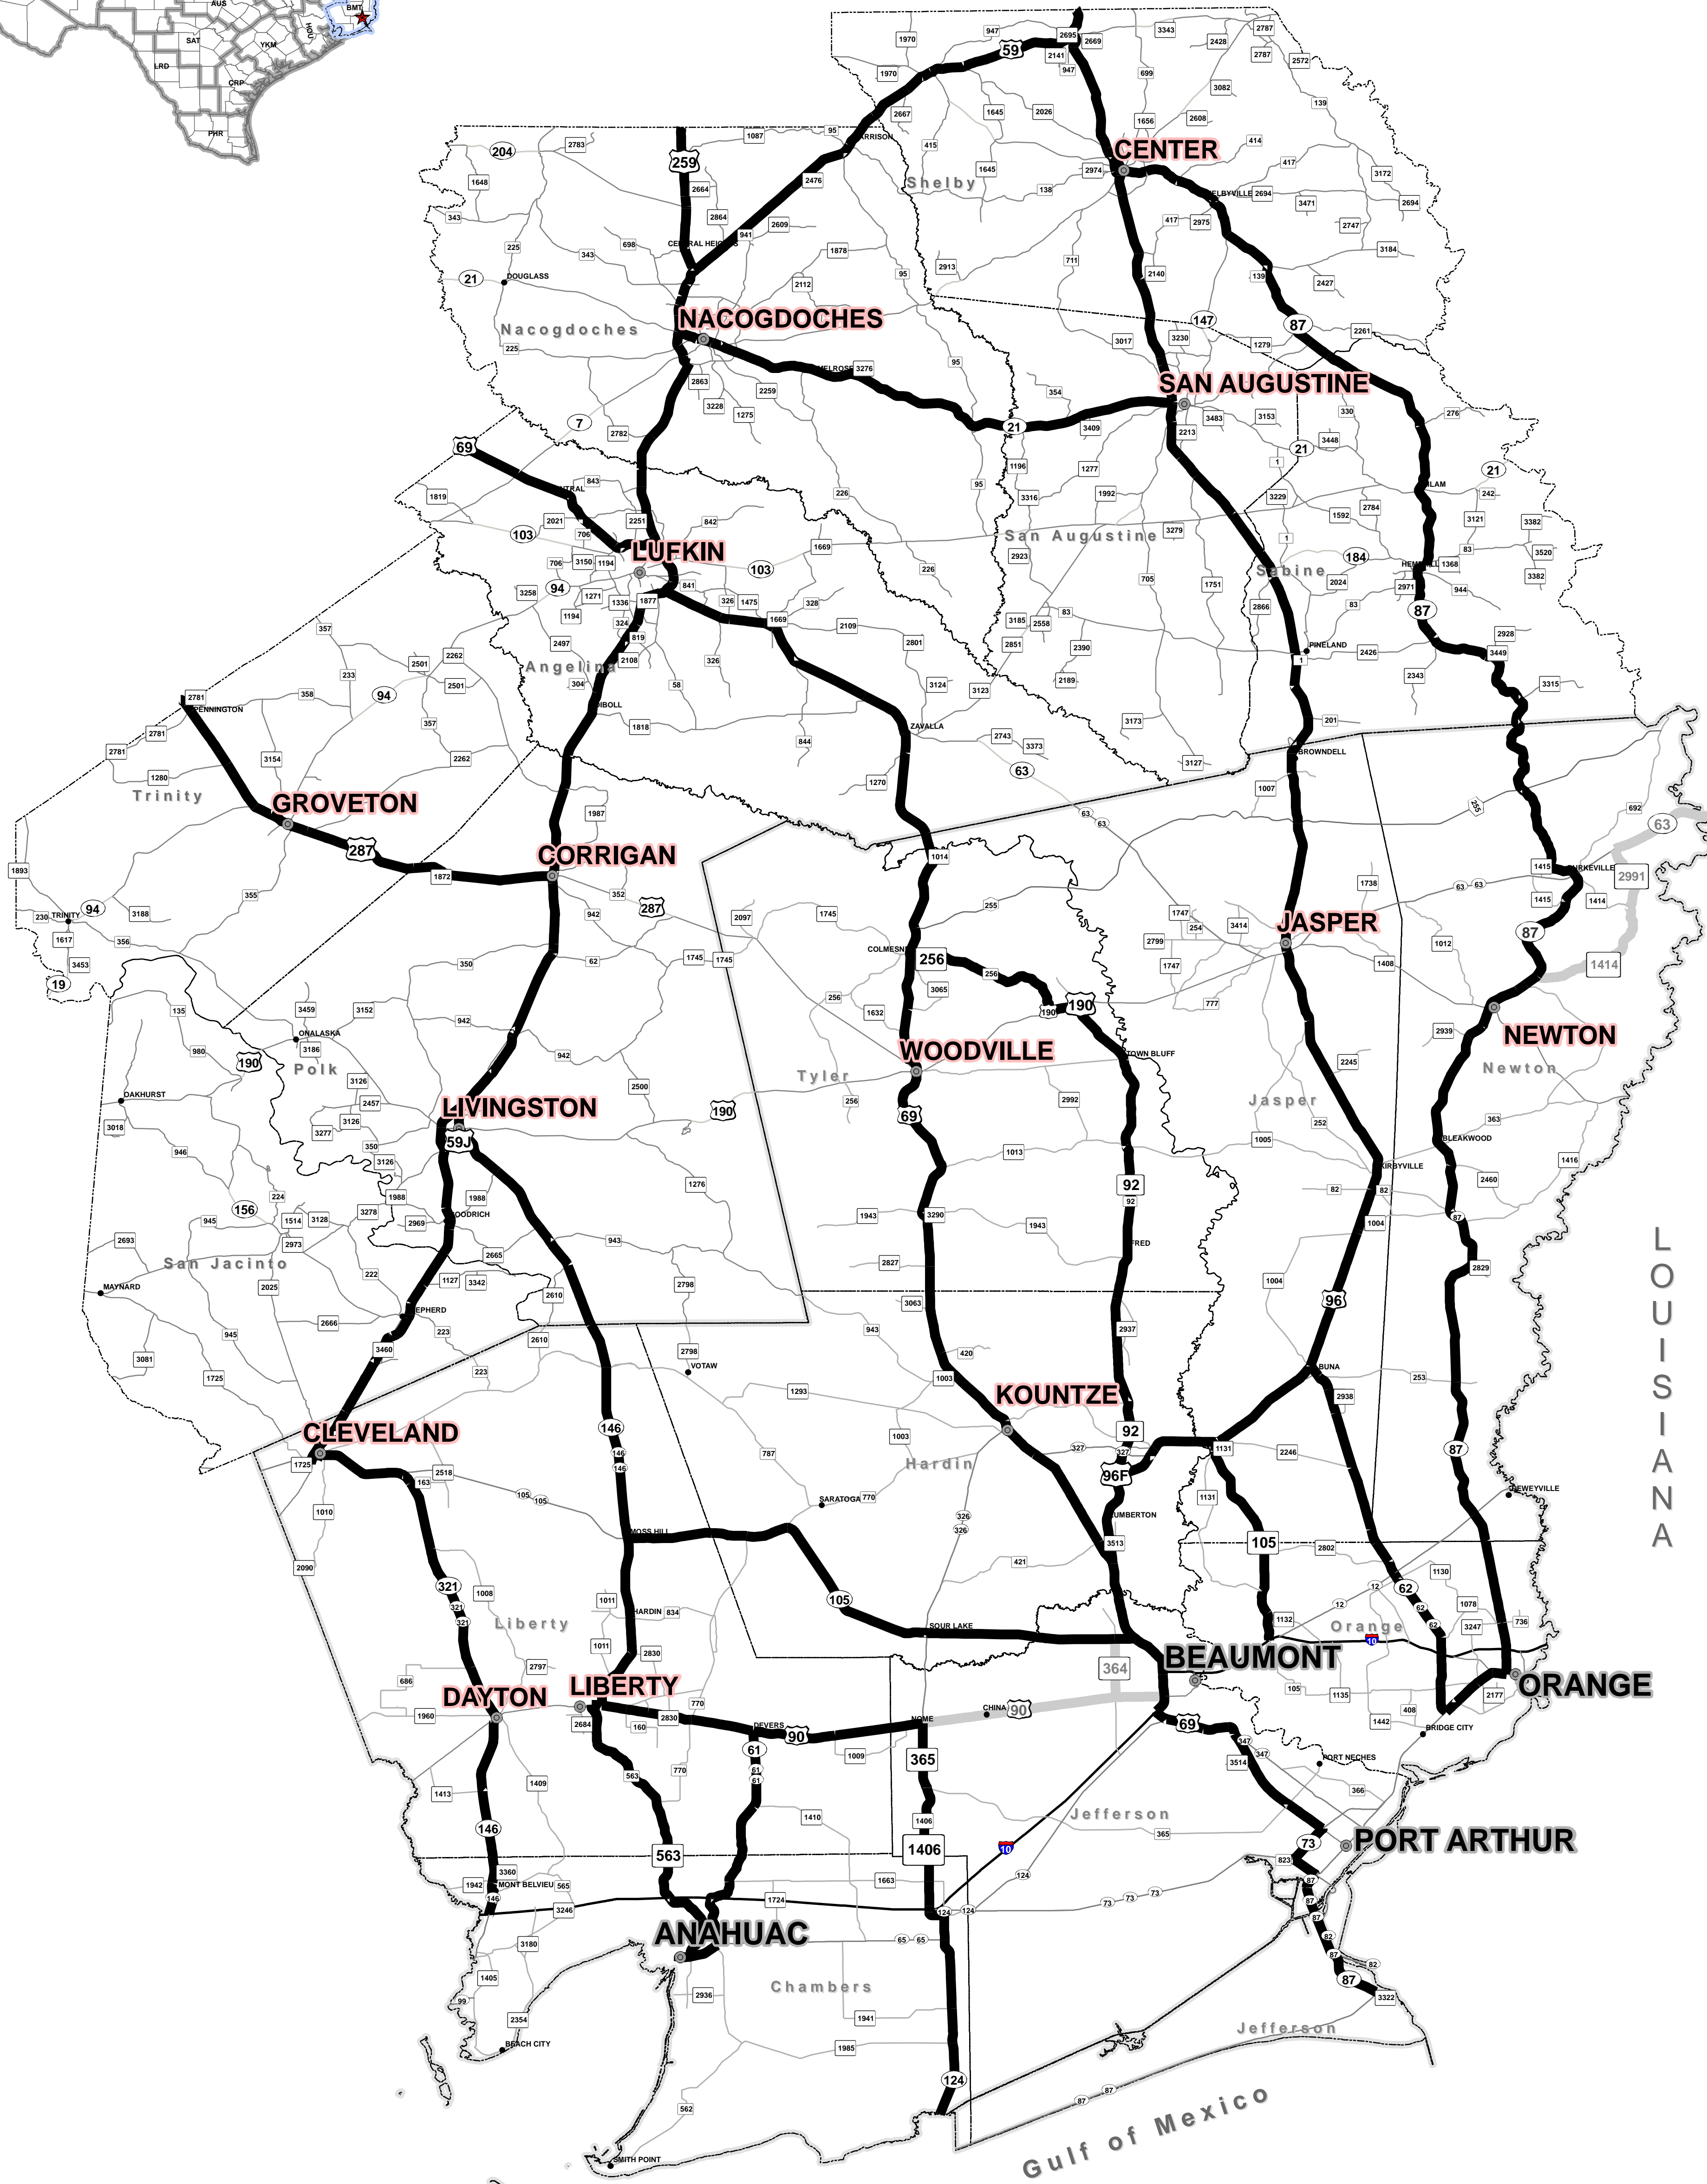

# 2009 Inland Evacuation Map Beaumont District

LOUISIANA

Gulf of Mexico

Emergency Evacuation Routes

Alternate Evacuation Routes

Plot Date - May, 2009  
Map Projection and Datum:  
Texas State Mapping System (TSMS), NAD 83  
Created by Sue Tidwell